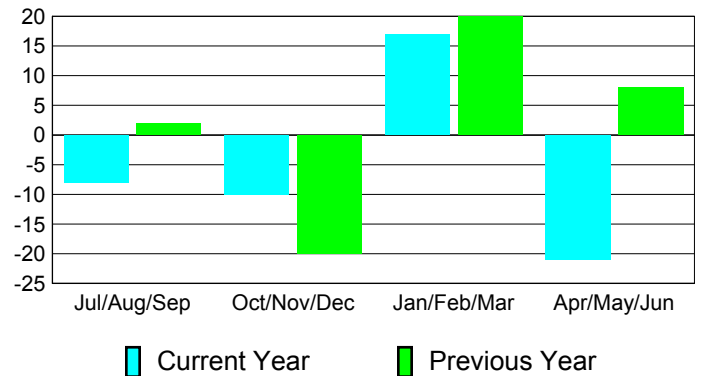

Gender Comparison 2010-2011

Jul/Aug/Sep

Oct/Nov/Dec

Jan/Feb/Mar

Apr/May/June

Male

Female