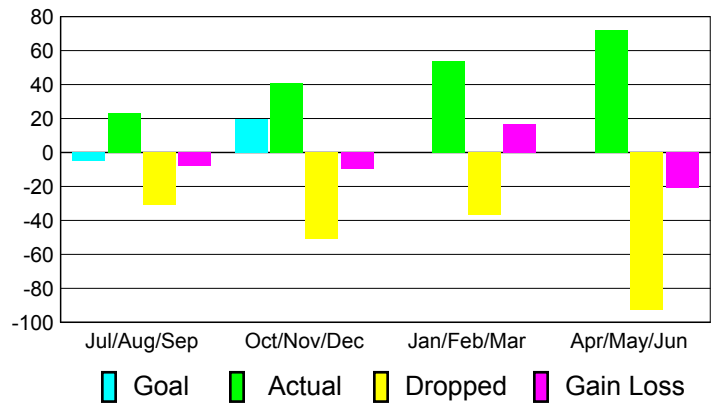

### YTD Status Quo Clubs 2010-2011

Status Quo Clubs Compared to Status Quo Members

## MEMBERSHIP

**Membership Results**  
2010-2011

**Membership**  
2009-2010

Month	Net Memb Goal	Actual New Memb	Actual Dropped Memb	Gain/Loss of Memb	Gain/Loss of Memb
Jul/Aug/Sep	-5	23	-31	-8	2
Oct/Nov/Dec	20	41	-51	-10	-20
Jan/Feb/Mar	0	54	-37	17	20
Apr/May/June	0	72	-93	-21	8
<b>Totals</b>	<b>15</b>	<b>190</b>	<b>-212</b>	<b>-22</b>	<b>10</b>

### Membership Results 2010-2011

Goal, New, Dropped, Gain/Loss

### Comparison of Membership Gain/Loss

Current Year Compared to the Previous Year