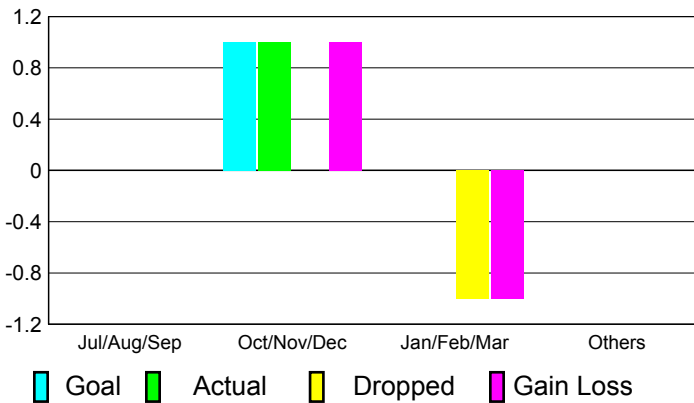

## CLUBS

**Club Results**  
2010-2011

**Clubs**  
2009-2010

Month	New Club Goal	Actual New Clubs	Actual Dropped Clubs	Gain/Loss of Clubs	Gain/Loss of Clubs
Jul/Aug/Sep	0	0	0	0	0
Oct/Nov/Dec	1	1	0	1	0
Jan/Feb/Mar	0	0	-1	-1	0
Apr/May/June	0	0	0	0	0
<b>Totals</b>	<b>1</b>	<b>1</b>	<b>-1</b>	<b>0</b>	<b>0</b>

### Club Results 2010-2011

Goal, New, Dropped, Gain/Loss

### Comparison of Club Gain/Loss

Current Year Compared to the Previous Year